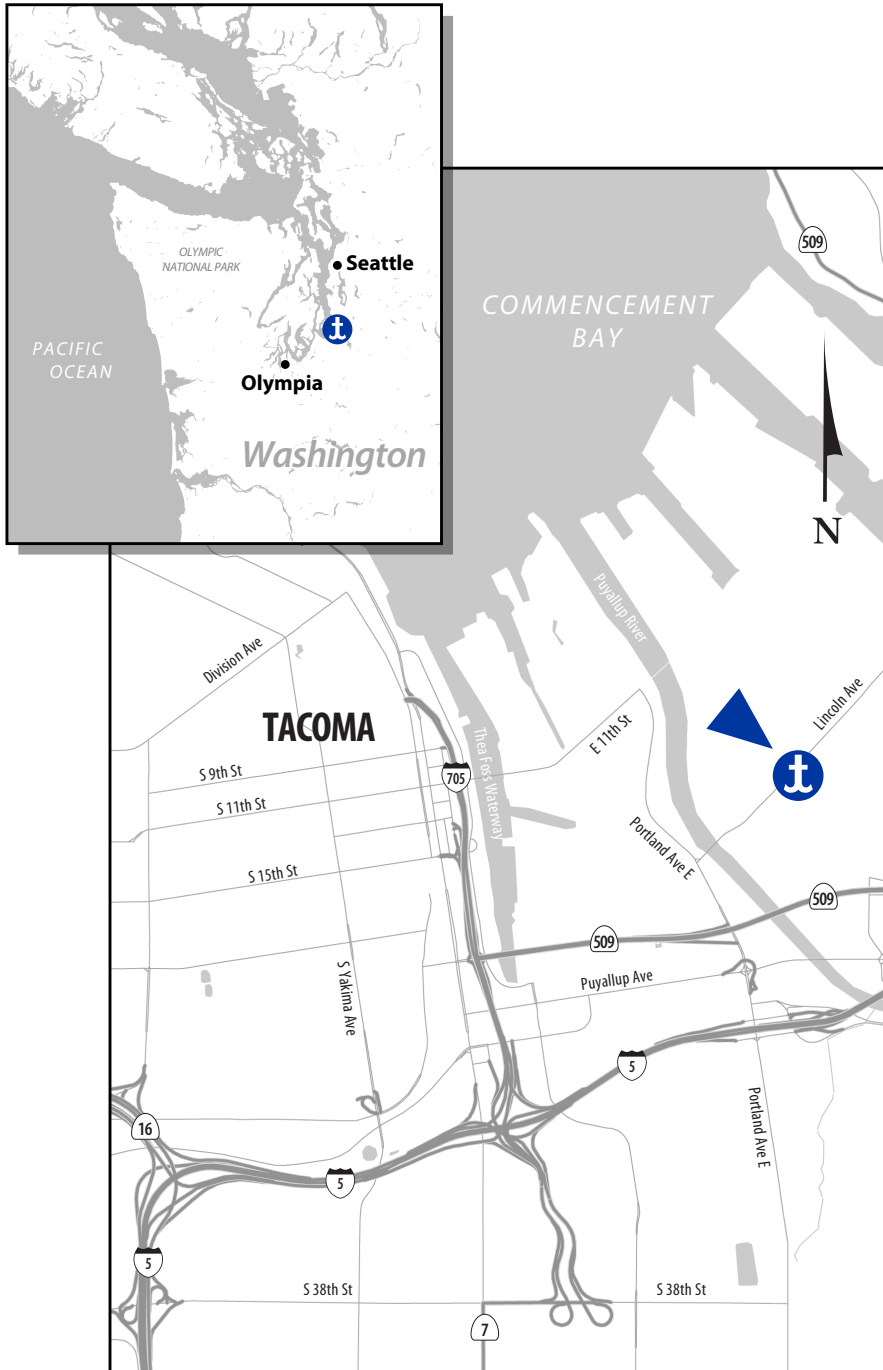

# TACOMA

## 1675 LINCOLN AVENUE

### ADDRESS

1675 Lincoln Avenue, Building 300  
Tacoma, WA 98421

### DRIVING DIRECTIONS