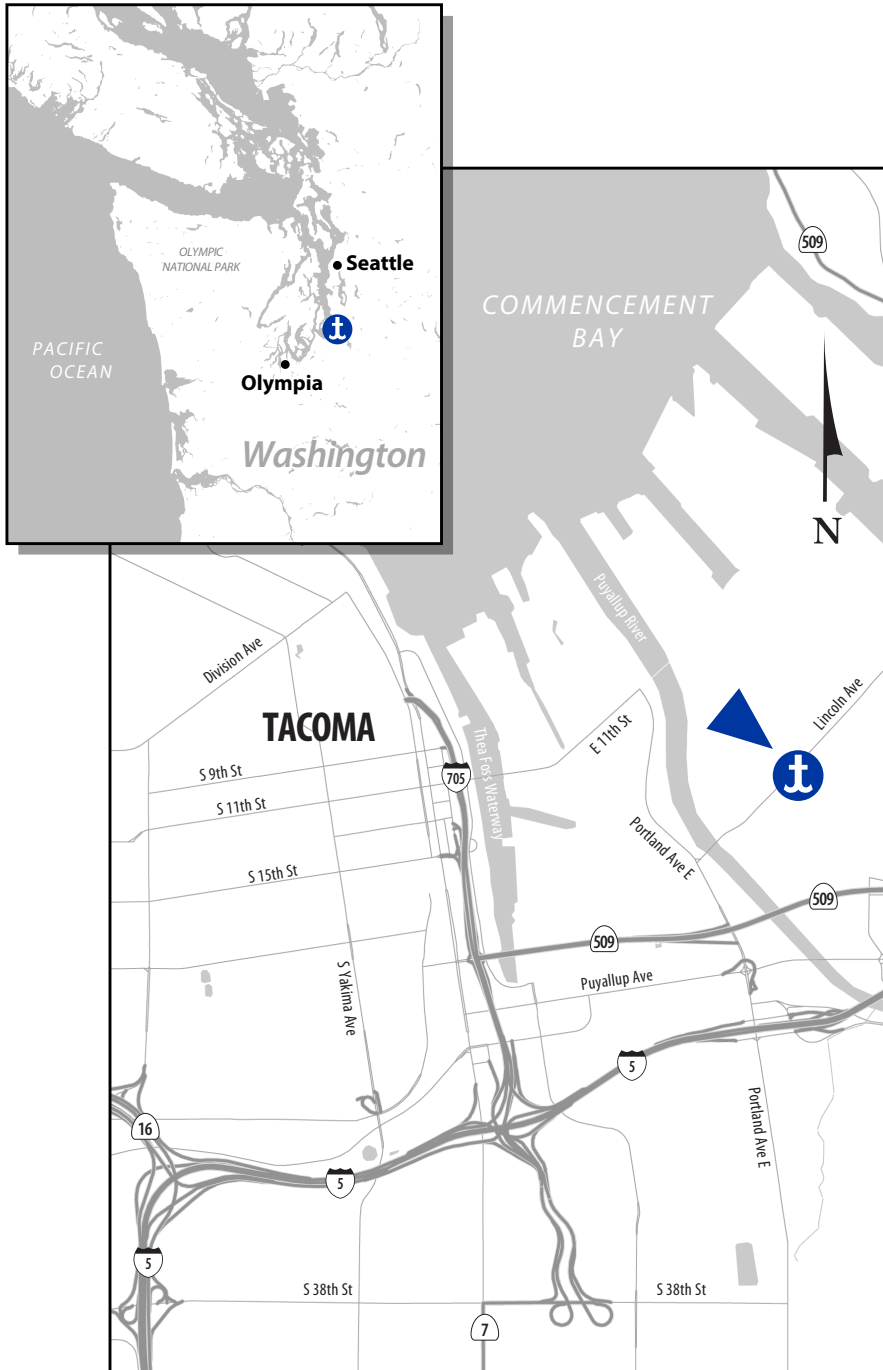

# TACOMA

1675 LINCOLN AVENUE

## ADDRESS

1675 Lincoln Avenue, Building 300  
Tacoma, WA 98421

## DRIVING DIRECTIONS

### From I-5 Northbound

- Follow I-5 N to E 28th Street
- Take exit 134 from I-5 N
- Head southwest on I-5 S
- Take exit 123 for Thorne Ln
- Turn left onto Murray Rd SW/N Thorne Ln SW
- Turn left to merge onto I-5 N
- Take exit 134 toward Portland Ave
- Follow Portland Ave E to Lincoln Ave
- Merge onto E 28th St
- Turn left onto Portland Ave E
- Turn right onto Lincoln Ave