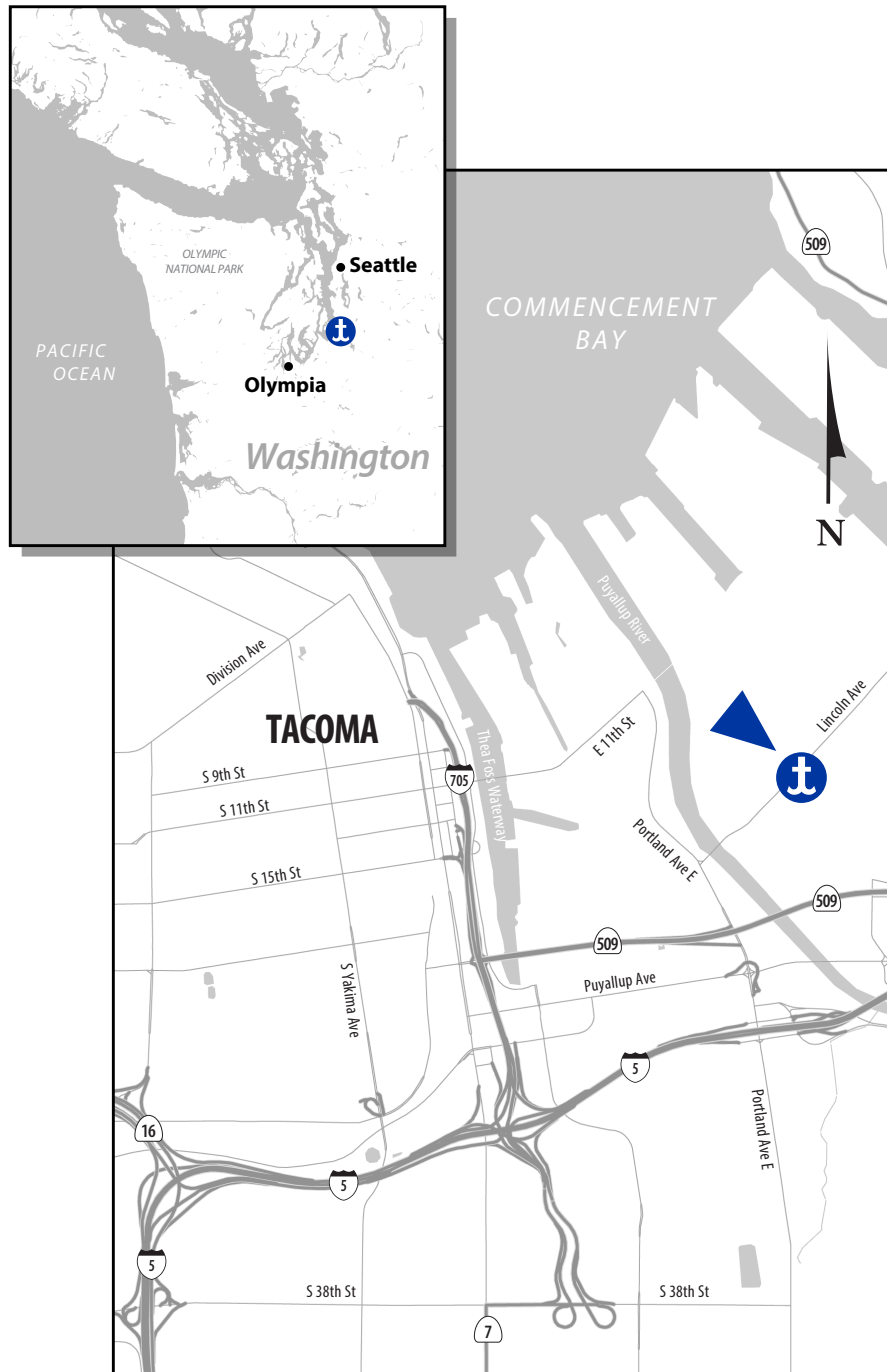

TACOMA

1675 LINCOLN AVENUE LOOP

ADDRESS

1675 Lincoln Avenue Loop, Building 300
Tacoma, WA 98421

YARD FLATRACK APPOINTMENTS

(253) 882-1617

ALASKA LCL DOCK APPOINTMENTS

(253) 882-1667

*Alaska drop off cutoffs - noon on
Wednesday and Friday.

** Hawaii drop off cutoffs - noon Wednesday.

Swap Line Hours

Monday – Friday

8:00 a.m. – 4:00 p.m.

DRIVING DIRECTIONS

North on I-5 from Tacoma

- Take Portland Avenue (Exit 134)
- Turn left on Portland Avenue
- Turn right on Lincoln Avenue
- Turn right on Lincoln Avenue Loop and follow it around until 3-way stop light
- Go straight through the 3-way stop light and stay to the left
- Stop at the guard shack then proceed straight ahead to the yard office building #200

South on I-5 from Seattle

- Take Portland Avenue (Exit 135)
- Turn Right on Portland Avenue
- Turn right on Lincoln Avenue
- Turn right on Lincoln Avenue Loop and follow it around until 3-way stop light
- Go straight through the 3-way stop light and stay to the left
- Stop at the guard shack then proceed straight ahead to the yard office building #200