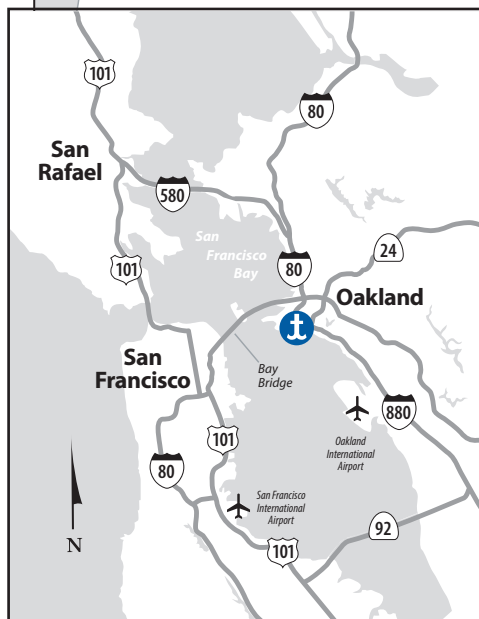

OAKLAND

Berth 63

ADDRESS

Berth 63
1579 Middle Harbor Road
Oakland, CA 94607
1800-4-MATSON

HOURS OF OPERATIONS

Monday - Friday
8:00 a.m. - 11:45 a.m.
1:00 p.m. - 4:00 p.m.

AUTO DROP-OFF/PICK-UP HOURS

Monday - Friday
8:00 a.m. - 11:30 a.m.
1:00 p.m. - 4:00 p.m.

AUTO DROP-OFF/PICK-UP ADDRESS

1195 Middle Harbor Road
Oakland, CA 94607
1800-4-MATSON

DRIVING DIRECTIONS

From San Francisco

- Take I-880 South, take Broadway-Jack London Square off-ramp
- Turn right on 5th Street to the first signal
- Turn right on Adeline and stay on Adeline until it becomes Middle Harbor Road
- At the first stoplight, turn left into the entrance to the auto lot (there will be signs)

From the South Bay

- Take I-880 North
- Take the Harbor Terminals, Market St. off-ramp, going straight to the second light
- Turn left onto Adeline, stay on Adeline until it becomes Middle Harbor Road
- At the first stoplight, turn left into the entrance to the auto lot

From Sacramento

- Take I-880 South to Broadway/Jack London Square off-ramp
- Turn right onto 5th Street
- Turn right on Adeline until it becomes Middle Harbor Road
- At the first stoplight, turn left into the entrance to the auto lot

Matson®