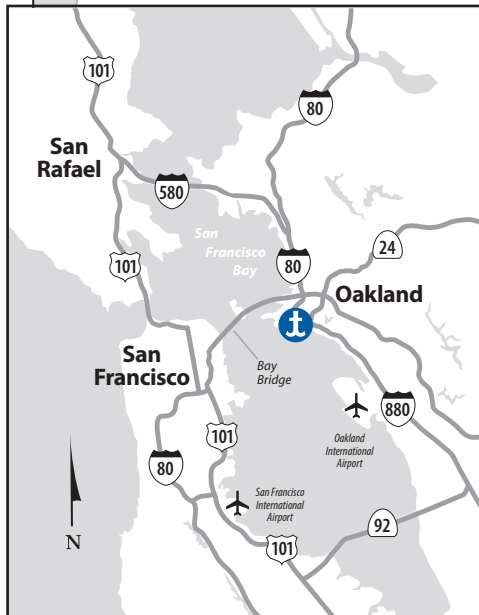

OAKLAND

Berth 63

ADDRESS

Berth 63
1579 Middle Harbor Road
Oakland, CA 94607
1800-4-MATSON

HOURS OF OPERATIONS

Monday - Friday
8:00 a.m. - 11:45 a.m.
1:00 p.m. - 4:45 p.m.

AUTO DROP-OFF/PICK-UP HOURS

Monday - Friday
8:00 a.m. - 11:30 a.m.
1:00 p.m. - 4:00 p.m.

AUTO DROP-OFF/PICK-UP ADDRESS

1195 Middle Harbor Road
Oakland, CA 94607
1800-4-MATSON

DRIVING DIRECTIONS

From San Francisco

- Take I-880 South, take Broadway-Jack London Square off-ramp
- Turn right on 5th Street to the first signal
- Turn right on Adeline and stay on Adeline until it becomes Middle Harbor Road
- At the first stoplight, turn left using the outside left turn lane into the auto lot entrance (there will be signs)

From the South Bay

- Take I-880 North
- Take the Harbor Terminals, Market St. off-ramp, going straight to the second light
- Turn left onto Adeline, stay on Adeline until it becomes Middle Harbor Road
- At the first stoplight, turn left using the outside left turn lane into the auto lot entrance (there will be signs)

From Sacramento

- Take I-880 South to Broadway/Jack London Square off-ramp
- Turn right onto 5th Street to the first signal
- Turn right on Adeline until it becomes Middle Harbor Road
- At the first stoplight, turn left using the outside left turn lane into the auto lot entrance (there will be signs)