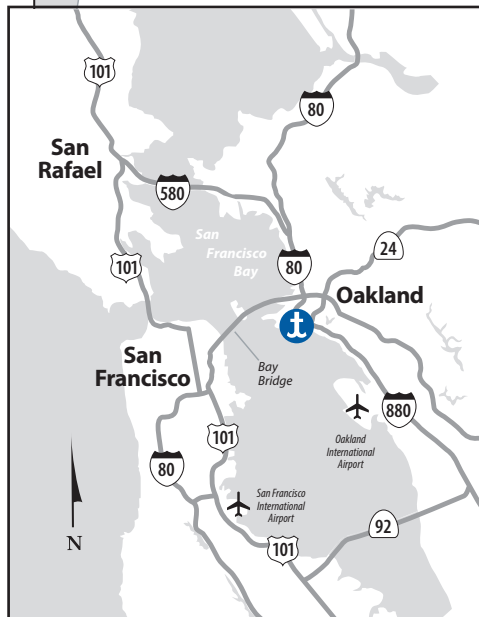

OAKLAND

Berth 63

ADDRESS

Berth 63
1579 Middle Harbor Road
Oakland, CA 94607
1800-4-MATSON

HOURS OF OPERATIONS

Monday - Friday
8:00 a.m. - 11:45 a.m.
1:00 p.m. - 4:00 p.m.

AUTO DROP-OFF/PICK-UP HOURS

Monday/Tuesday/Friday
8:00 a.m. - 11:30 a.m.
1:00 p.m. - 4:00 p.m.

AUTO DROP-OFF/PICK-UP ADDRESS

1195 Middle Harbor Road
Oakland, CA 94607
1800-4-MATSON

DRIVING DIRECTIONS

From San Francisco

- Take I-880 South, take Broadway-Jack London Square off-ramp
- Turn right on 5th Street to the first signal
- Turn right on Adeline and stay on Adeline until it becomes Middle Harbor Road
- At the first stoplight, turn left into the entrance to the auto lot (there will be signs)

From the South Bay

- Take I-880 North
- Take the Harbor Terminals, Market St. off-ramp, going straight to the second light
- Turn left onto Adeline, stay on Adeline until it becomes Middle Harbor Road
- At the first stoplight, turn left into the entrance to the auto lot

From Sacramento

- Take I-880 South to Broadway/Jack London Square off-ramp
- Turn right onto 5th Street
- Turn right on Adeline until it becomes Middle Harbor Road
- At the first stoplight, turn left into the entrance to the auto lot