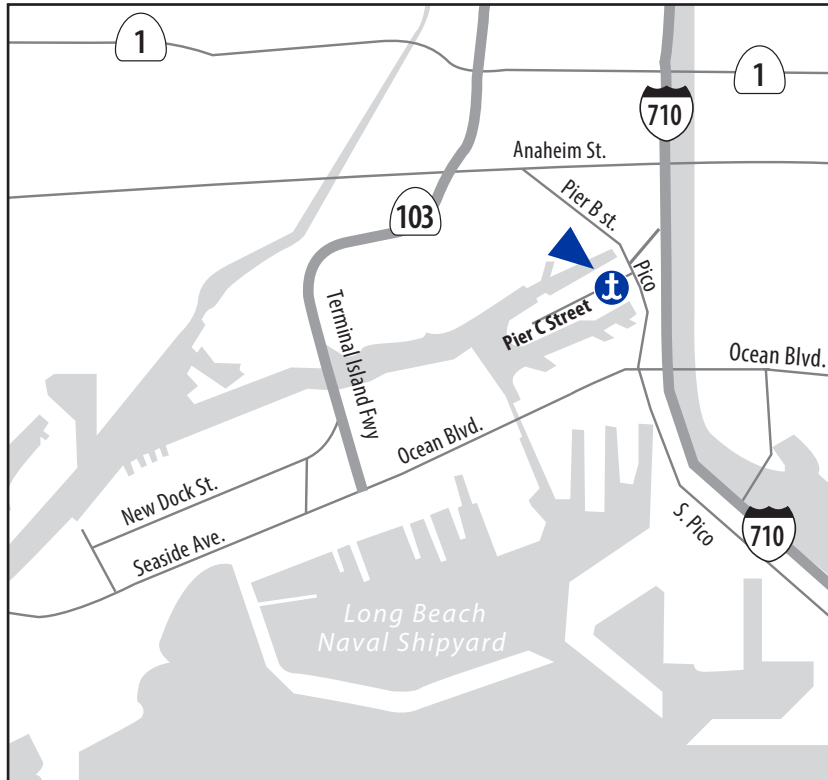

LONG BEACH

PIER C STREET

MATSON CONTAINER YARD

1521 Pier C Street
Long Beach, CA 90813
1-800-4-MATSON

MATSON AUTO & OVERSIZED YARD

1320 Pier C Street
Long Beach, CA 90813
1-800-4-MATSON

Oversized Drop-off/Pick-up

Monday – Wednesday
8:00 a.m. - 11:30 a.m.
1:00 p.m. - 4:00 p.m.

Auto Lot Drop-off/Pick-up

Monday – Friday
8:00 a.m. - 11:30 a.m.
1:00 p.m. - 4:00 p.m.

CONVENTIONAL/ROLLING STOCK DROP-OFF/PICK-UP HOURS

Monday – Friday
8:00 a.m. - 11:30 a.m.
1:00 p.m. - 3:00 p.m.

DRIVING DIRECTIONS

From the 710 Freeway

- Exit Pico Ave
- Stay in the right hand lane (turns into our truck lane)
- Take your first right on Pier C Street
- Turn left into Matson Auto Lot and proceed to the Security Gate for parking instructions

From Ocean Blvd.

- Exit Pico Avenue
- Proceed North on Pico to Pier C Street
- Turn left on Pier C Street
- Turn left into Matson Auto Lot and proceed to the Security Gate for parking instructions

For More Information Contact 1-800-4-Matson