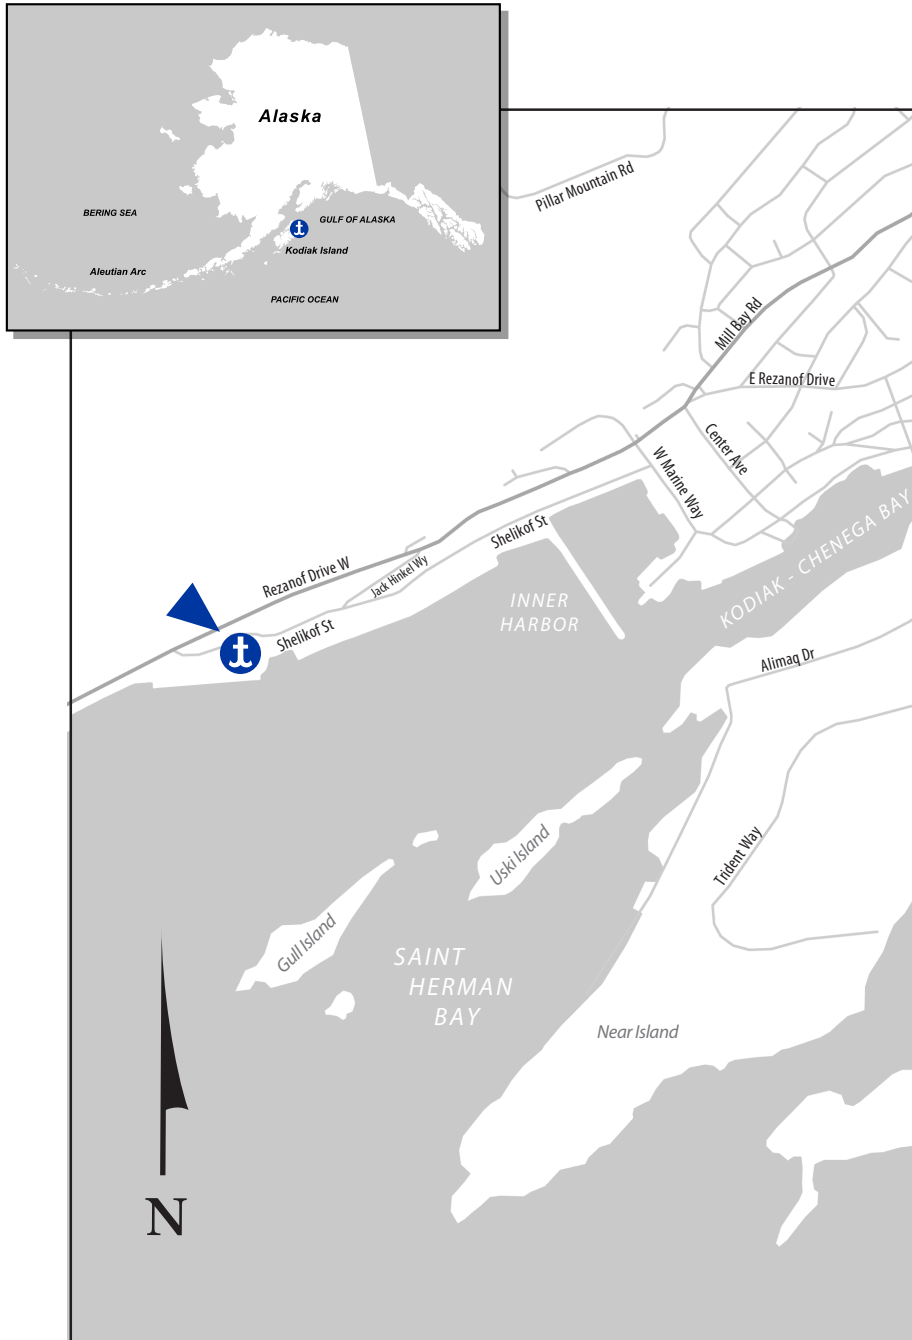

KODIAK

727 SHELIKOF AVENUE

ADDRESS

727 Shelikof Avenue
Kodiak, AK 99615

PHONE

(907) 481-4210

CUSTOMER SERVICE

Phone

DRIVING DIRECTIONS

From Rezanof Drive Northbound

- Head north on W Rezanof Dr
- Turn right onto Shelikof St

From Rezanof Drive Southbound

- Head south on E Rezanof Dr
- Turn left onto Shelikof St

For More Information Contact 1-800-4-Matson