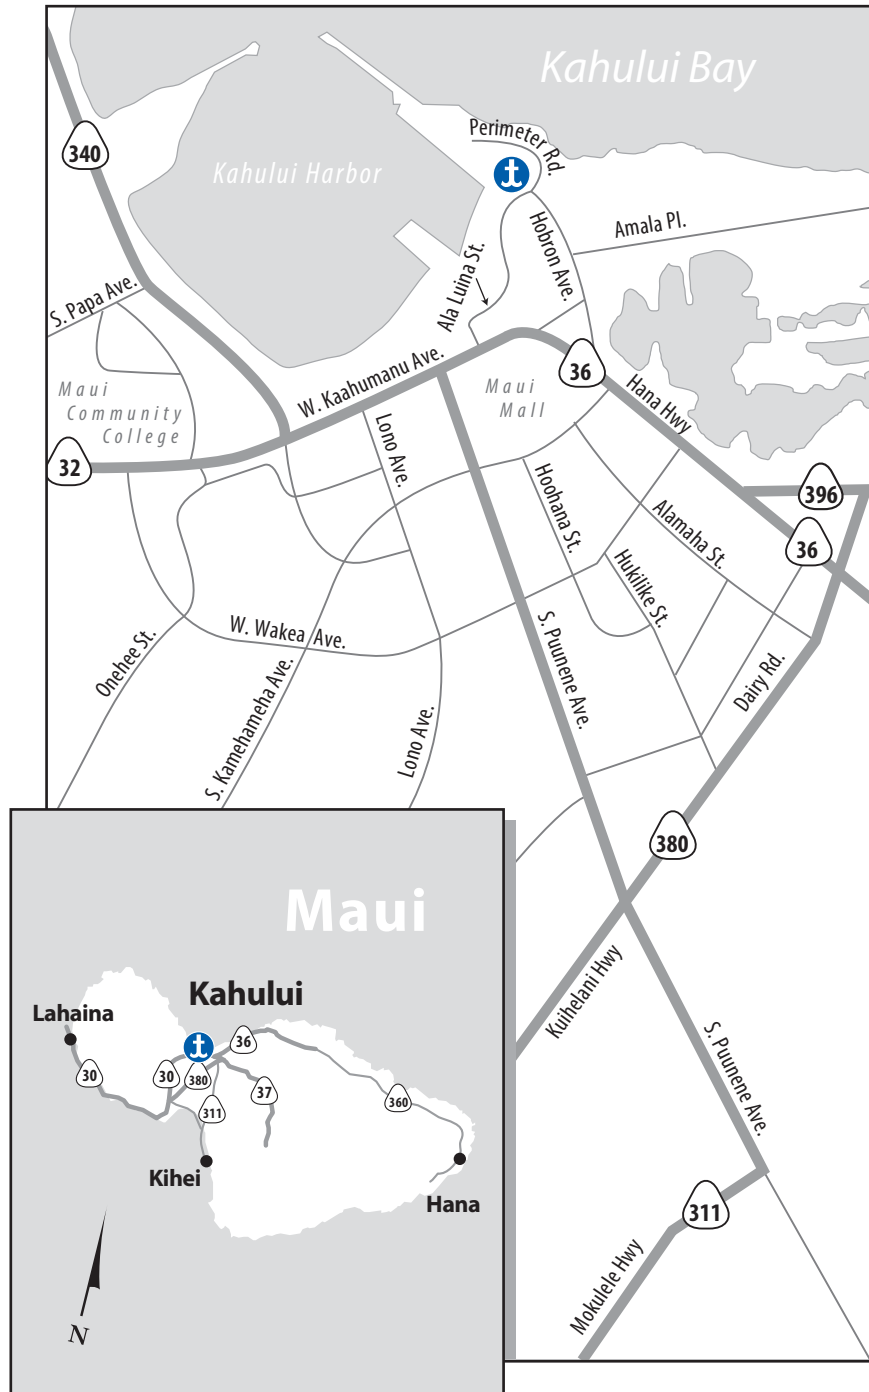

# KAHULUI

## ISLAND OF MAUI

### DRIVING DIRECTIONS

#### From the Lahaina Area

- Take HI-30 North (Honoapiilani Hwy)
- Turn right onto HI-380 (Kuihelani Hwy)
- Turn left onto HI-36 West (Hana Hwy)
- Turn slight right onto Hobron Ave.
- Continue on Hobron Ave, turn right on Perimeter Road to Pier 1