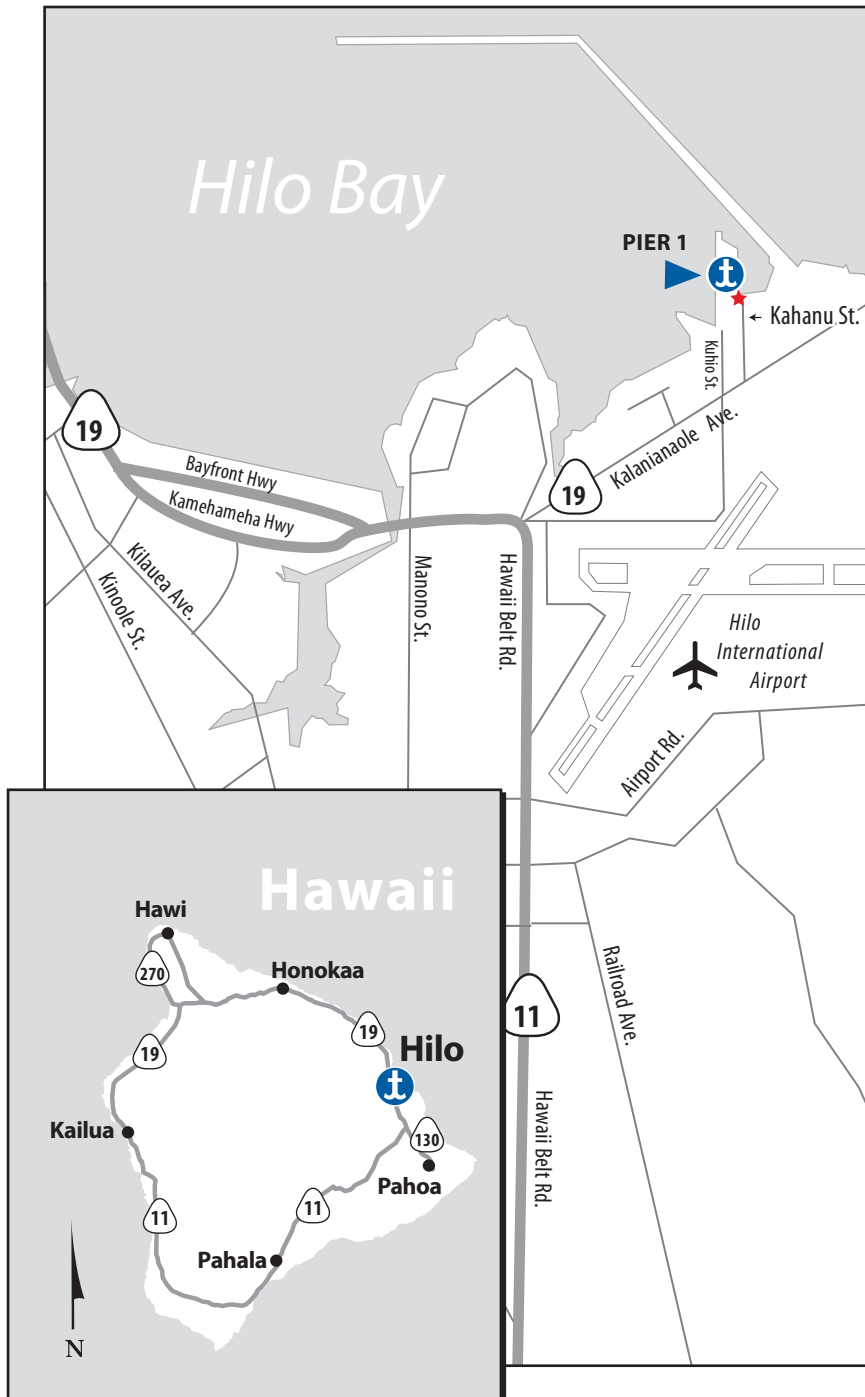

HILO

ISLAND OF HAWAII

ADDRESS

Pier 1
 55 Kahanu Street
 Hilo, HI 96720
 1-800-4-MATSON
 (1-800-462-8766)

HOURS OF OPERATIONS

Monday – Friday
 7:30 a.m. - 11:00 a.m.
 1:00 p.m. - 3:30 p.m.

AUTO DROP-OFF/PICK-UP HOURS

Monday/Wednesday/Thursday
 Closed Tuesday and Friday
 7:00 a.m. - 11:00 a.m.
 1:00 p.m. - 3:30 p.m.

- Auto Lot open select dates only. Please confirm our Auto Lot days/hours before your drop off or pick up.

DRIVING DIRECTIONS

From the Kailua-Kona area

- Take HI-190 North toward Waimea
- Turn right on HI-19 (Hawaii Belt Rd.)
- Follow H-19 to Hilo
- Turn left on Kahanu Street

From the Pahala area

- Take HI-11 North (Mamalahoa Hwy / Hawaii Belt Rd.)
- Turn right onto HI-19 (Kalaniana'ole Ave.)
- Turn left on Kahanu Street

From the Hawi area

- Take HI-250 South
- Turn left on HI-19 (Hawaii Belt Rd.)
- Follow H-19 to Hilo
- Turn left on Kahanu Street

For More Information Contact 1-800-4-Matson (1-800-462-8766)