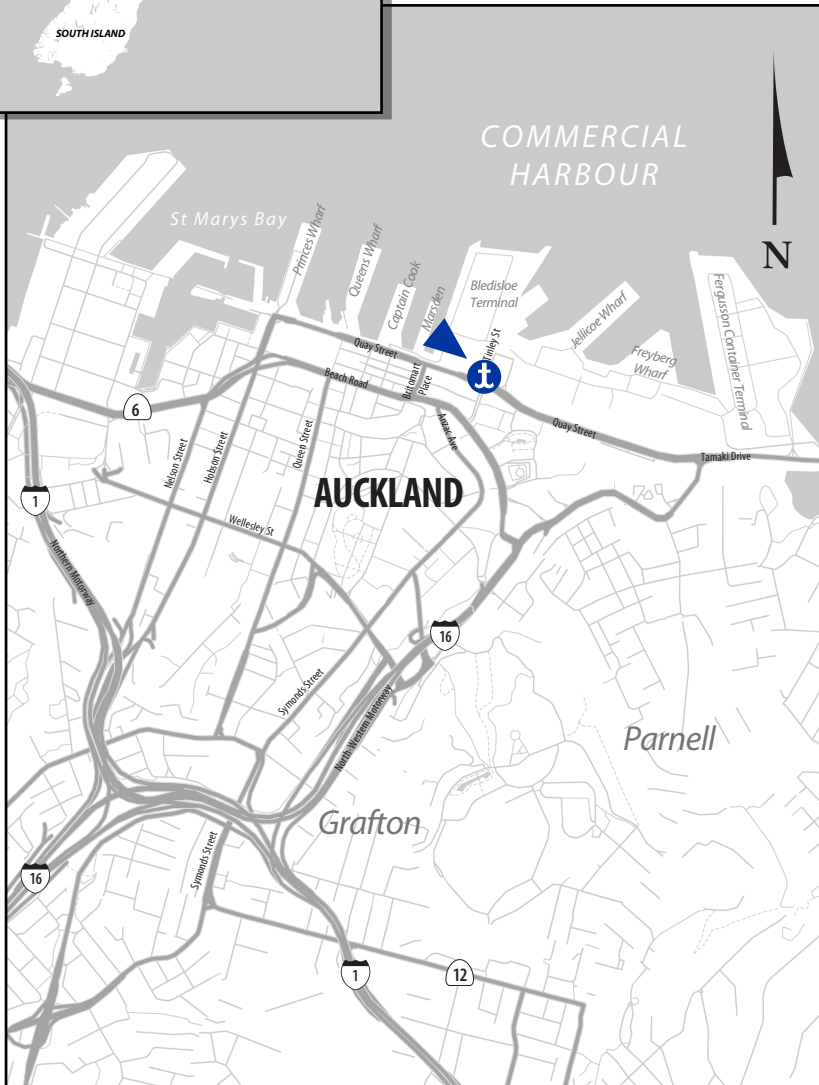

AUCKLAND

TINLEY STREET, AUCKLAND

POSTAL ADDRESS

P.O Box 90504
Auckland 1010
New Zealand

CONTAINERS

Mon - Fri

7:30 a.m. – 10:30 p.m.

Sat

From State Hwy 1 Southbound

- Follow State Hwy 1
- Take Northern Motorway/SH16 Northwestern Motorway and SH 16 to Beach Rd in Auckland
- Continue on Beach Rd. Drive to Tinley St

From State Hwy 1 Northbound

- Follow State Hwy 1
- Take Exits 429A-429B-429C to Beach Rd
- Continue on Beach Rd. Drive to Tinley St

For More Information Contact 1-800-4-Matson

Matson®