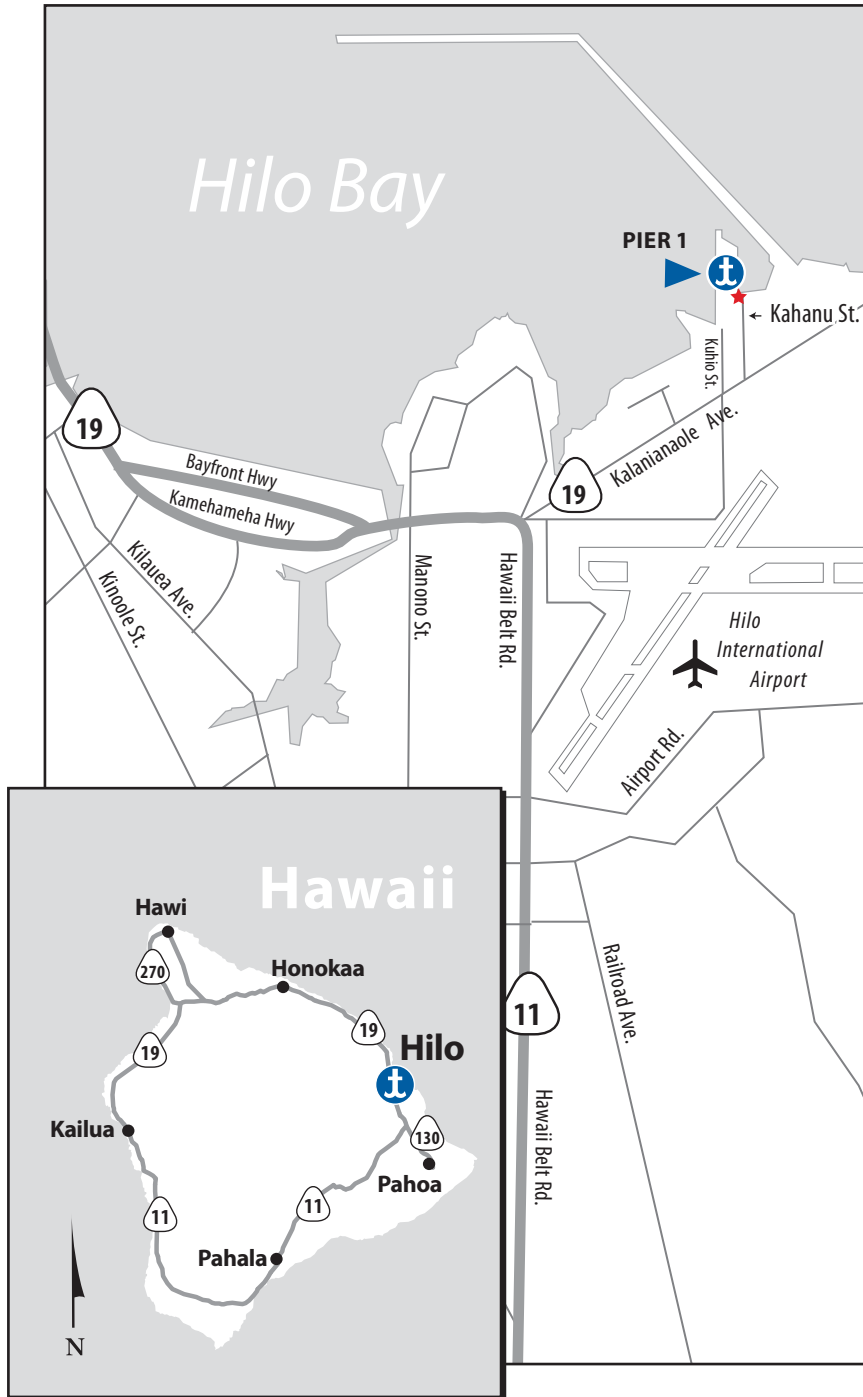

HILO

ISLAND OF HAWAII

ADDRESS

Pier 1
 55 Kahanu Street
 Hilo, HI 96720
 1-800-4-MATSON
 (1-800-462-8766)

HOURS OF OPERATIONS

Monday – Friday
 7:30 a.m. - 11:30 a.m.
 1:00 p.m. - 3:30 p.m.

AUTO DROP-OFF/PICK-UP HOURS

Monday – Friday
 7:30 a.m. - 11:30 a.m.
 1:00 p.m. - 3:00 p.m.

DRIVING DIRECTIONS

From the Kailua-Kona area

- Take HI-190 North toward Waimea
- Turn right on HI-19 (Hawaii Belt Rd.)
- Follow H-19 to Hilo
- Turn left on Kahanu Street

From the Pahala area

- Take HI-11 North (Mamalaha Hwy / Hawaii Belt Rd.)
- Turn right onto HI-19 (Kalaniahoale Ave.)
- Turn left on Kahanu Street

From the Hawi area

- Take HI-250 South
- Turn left on HI-19 (Hawaii Belt Rd.)
- Follow H-19 to Hilo
- Turn left on Kahanu Street