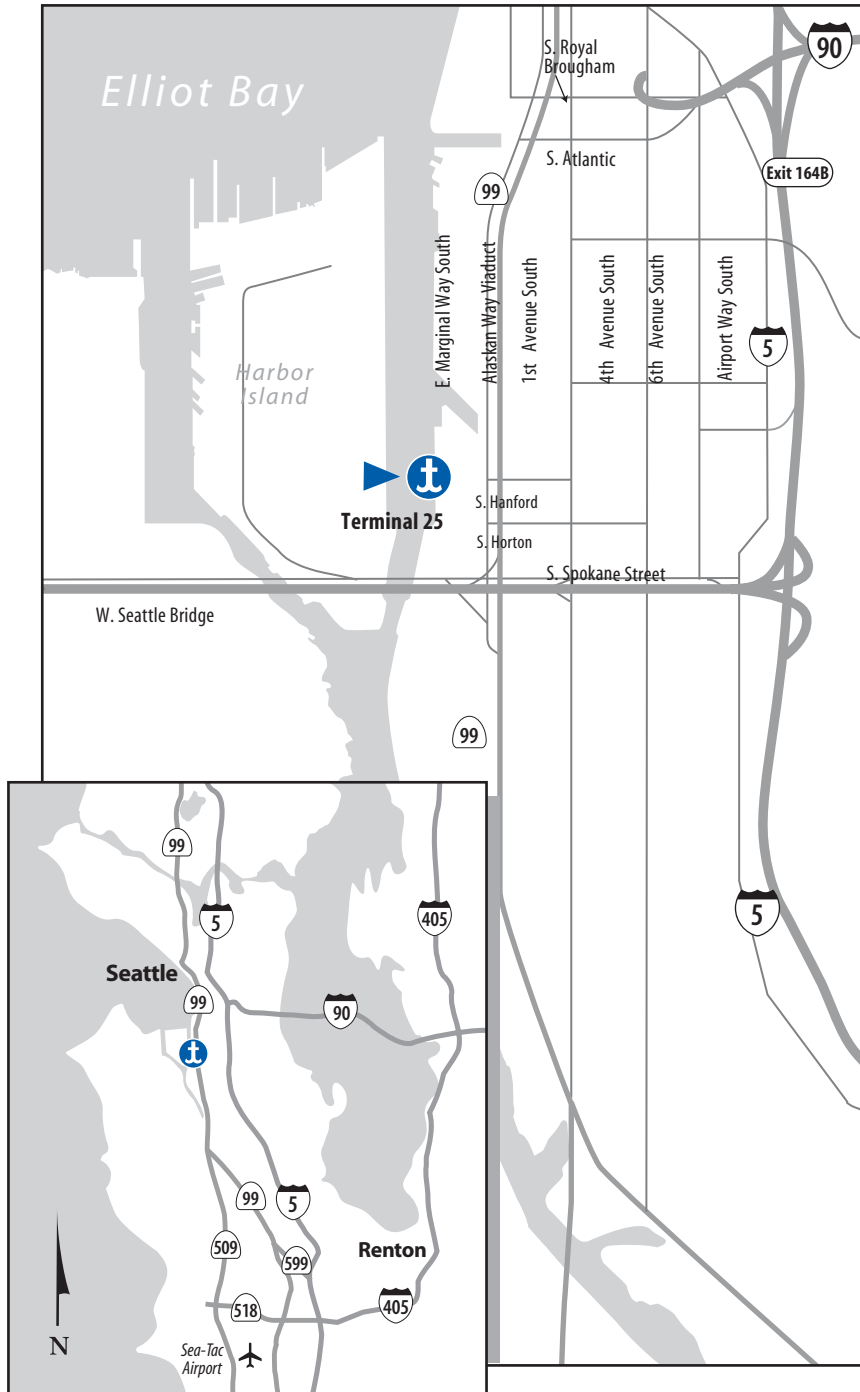

## TERMINAL 25

#### From Interstate 5 North:

- Take exit number 164, towards 4th Ave. South
- Turn right onto 4th Ave. South
- Turn right onto South Royal Brougham Way
- At the intersection of S. Royal Brougham Way and Alaskan Way turn left. Terminal 25 is about two miles south on the right hand side.

#### From Interstate 5 South:

- Take exit number 164B towards 4th Ave. South
- Turn right onto 4th Ave. South
- Turn right onto South Royal Brougham Way
- At the intersection of S. Royal Brougham Way and Alaskan Way turn left. Terminal 25 is about two miles south on the right hand side.

#### From Interstate 90 West:

- Take the exit toward Qwest Field / City Center
- Turn right onto 4th Ave. South
- Turn right onto South Royal Brougham Way
- At the intersection of S. Royal Brougham Way and Alaskan Way turn left. Terminal 25 is about two miles south on the right hand side.