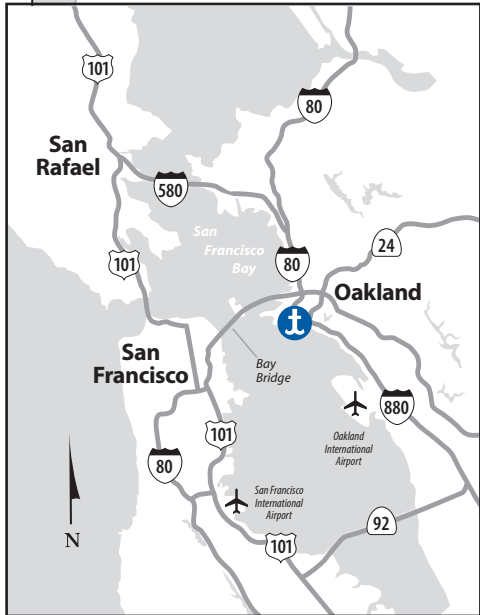

OAKLAND

Berth 63

ADDRESS

Berth 63
1579 Middle Harbor Road
Oakland, CA 94607
1800-4-MATSON

HOURS OF OPERATIONS

Monday - Friday
8:00 a.m. - 11:45 a.m.
1:00 p.m. - 4:00 p.m.

AUTO DROP-OFF/PICK-UP HOURS

Monday - Friday
8:00 a.m. - 11:30 a.m.
1:00 p.m. - 4:00 p.m.

AUTO DROP-OFF/PICK-UP ADDRESS

Berth 63
1579 Middle Harbor Road
Oakland, CA 94607
1800-4-MATSON

DRIVING DIRECTIONS

From San Francisco

- Take I-880 South, take Broadway-Jack London Square off-ramp
- Turn right on 5th Street to the first signal
- Turn right on Adeline and stay on Adeline until it becomes Middle Harbor Road
- At the first stoplight, turn left into the entrance to the auto lot (there will be signs)

From the South Bay

- Take I-880 North
- Take the Harbor Terminals, Market St. off-ramp, going straight to the second light
- Turn left onto Adeline, stay on Adeline until it becomes Middle Harbor Road
- At the first stoplight, turn left into the entrance to the auto lot

From Sacramento

- Take I-880 South to Broadway/Jack London Square off-ramp
- Turn right onto 5th Street
- Turn right on Adeline until it becomes Middle Harbor Road
- At the first stoplight, turn left into the entrance to the auto lot