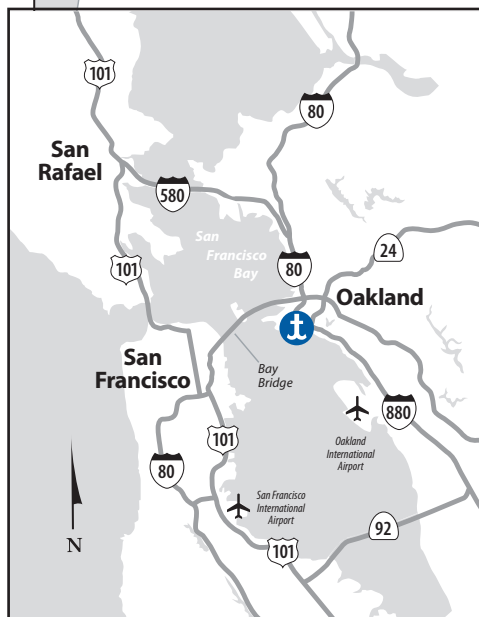

OAKLAND

Berth 63

ADDRESS

Berth 63
1579 Middle Harbor Road
Oakland, CA 94607
1800-4-MATSON

HOURS OF OPERATIONS

Monday - Friday
8:00 a.m. - 11:45 a.m.
1:00 p.m. - 4:00 p.m.

AUTO DROP-OFF/PICK-UP HOURS

Monday - Friday
8:00 a.m. - 11:30 a.m.
1:00 p.m. - 4:00 p.m.

AUTO DROP-OFF/PICK-UP ADDRESS

Berth 63
1579 Middle Harbor Road
Oakland, CA 94607
1800-4-MATSON

DRIVING DIRECTIONS

From San Francisco

- Take I-880 South, take Broadway-Jack London Square off-ramp
- Turn right on 5th Street to the first signal
- Turn right on Adeline and stay on Adeline until it becomes Middle Harbor Road
- At the first stoplight, turn left into the entrance to the auto lot (there will be signs)

From the South Bay

- Take I-880 North
- Take the Harbor Terminals, Market St. off-ramp, going straight to the second light
- Turn left onto Adeline, stay on Adeline until it becomes Middle Harbor Road
- At the first stoplight, turn left into the entrance to the auto lot

From Sacramento

- Take I-880 South to Broadway/Jack London Square off-ramp
- Turn right onto 5th Street
- Turn right on Adeline until it becomes Middle Harbor Road
- At the first stoplight, turn left into the entrance to the auto lot