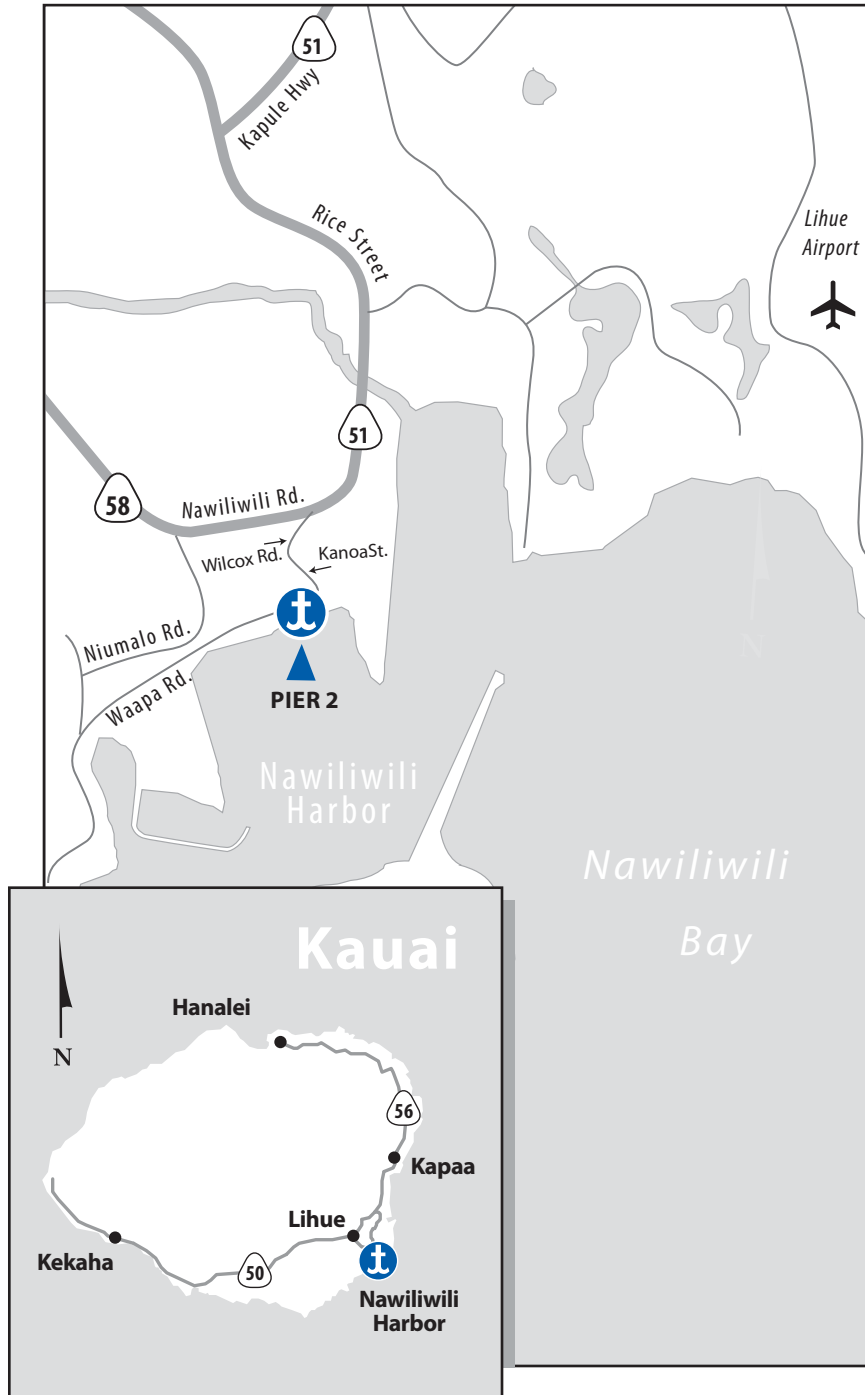

NAWILIWILI

ISLAND OF KAUAI

ADDRESS

Pier 2
Nawiliwili Harbor
Lihue, HI 96766
1-800-4-MATSON

HOURS OF OPERATION

Monday – Friday (except Wed)
7:00 a.m. - 11:30 a.m.
1:00 p.m. - 3:30 p.m.
Wednesday
7:00 a.m. - 11:30 a.m.

PICK-UP TIMES

Monday – Friday
7:00 a.m. - 11:30 a.m.
1:00 p.m. - 3:30 p.m.

DRIVING DIRECTIONS

From the South or Westside of Kauai

- Take HI-50 East to Lihue
- Bear right on HI-58 (Nawiliwili Rd.)
- Turn right on Wilcox Rd.
- Proceed to Kanoa Rd. and enter the Matson gate
- Security personnel will direct you to parking area

From the North or Eastside of Kauai

- Take HI-56 South to Lihue
- Turn left on HI-51 (Kapule Hwy)
- Turn left on Rice St.
- Turn left on Wilcox Rd.
- Proceed to Kanoa Rd. and enter the Matson gate
- Security personnel will direct you to parking area