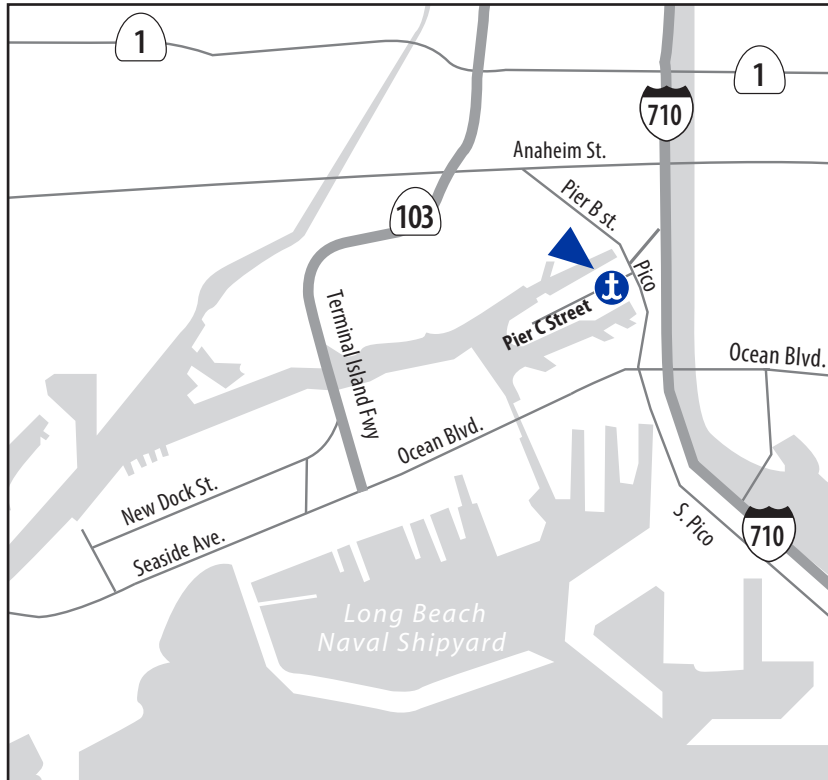

LONG BEACH

PIER C STREET

ADDRESS

1521 Pier C Street
Long Beach, CA 90813
1-800-4-MATSON

DROP-OFF TIMES

Monday – Friday
8:00 a.m. - 11:30 a.m.
1:00 p.m. - 4:00 p.m.

PICK-UP TIMES

Monday – Friday
8:00 a.m. - 11:30 a.m.
1:00 p.m. - 4:00 p.m.

CONVENTIONAL/ROLLING STOCK DROP-OFF/PICK-UP HOURS

Monday – Friday
8:00 a.m. - 11:30 a.m.
1:00 p.m. - 3:00 p.m.

DRIVING DIRECTIONS

From the 710 Freeway

- Exit Pico Ave
- Stay in the right hand lane (turns into our truck lane)
- Take your first right on Pier C Street
- Turn left into Matson Auto Lot and proceed to the Security Gate for parking instructions

From Ocean Blvd.

- Exit Pico Avenue
- Proceed North on Pico to Pier C Street
- Turn left on Pier C Street
- Turn left into Matson Auto Lot and proceed to the Security Gate for parking instructions

For More Information Contact 1-800-4-Matson