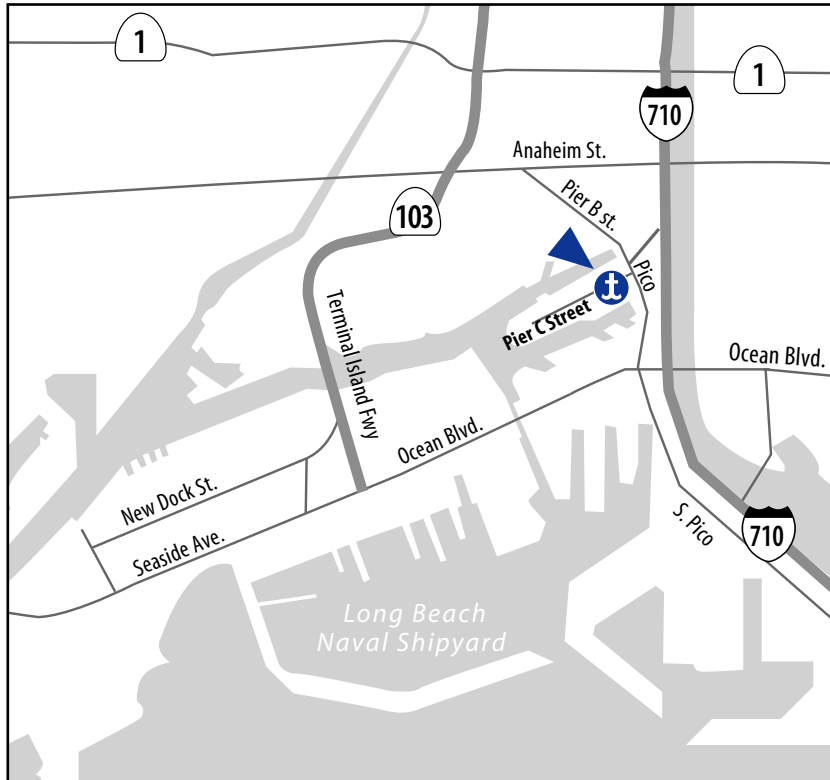

LONG BEACH

PIER C STREET

ADDRESS

1521 Pier C Street
Long Beach, CA 90813
1-800-4-MATSON

DROP-OFF TIMES

Monday – Friday
8:00 a.m. - 11:30 a.m.
1:00 p.m. - 4:30 p.m.

PICK-UP TIMES

Monday – Friday
8:00 a.m. - 11:30 a.m.
1:00 p.m. - 4:30 p.m.

DRIVING DIRECTIONS

From the 710 Freeway

- Exit Pico Ave
- Stay in the right hand lane (turns into our truck lane)
- Take your first right on Pier C Street
- Turn left into Matson Auto Lot and proceed to the Security Gate for parking instructions

From Ocean Blvd.

- Exit Pico Avenue
- Proceed North on Pico to Pier C Street
- Turn right on Pier C Street
- Turn left into Matson Auto Lot and proceed to the Security Gate for parking instructions

For More Information Contact 1-800-4-Matson