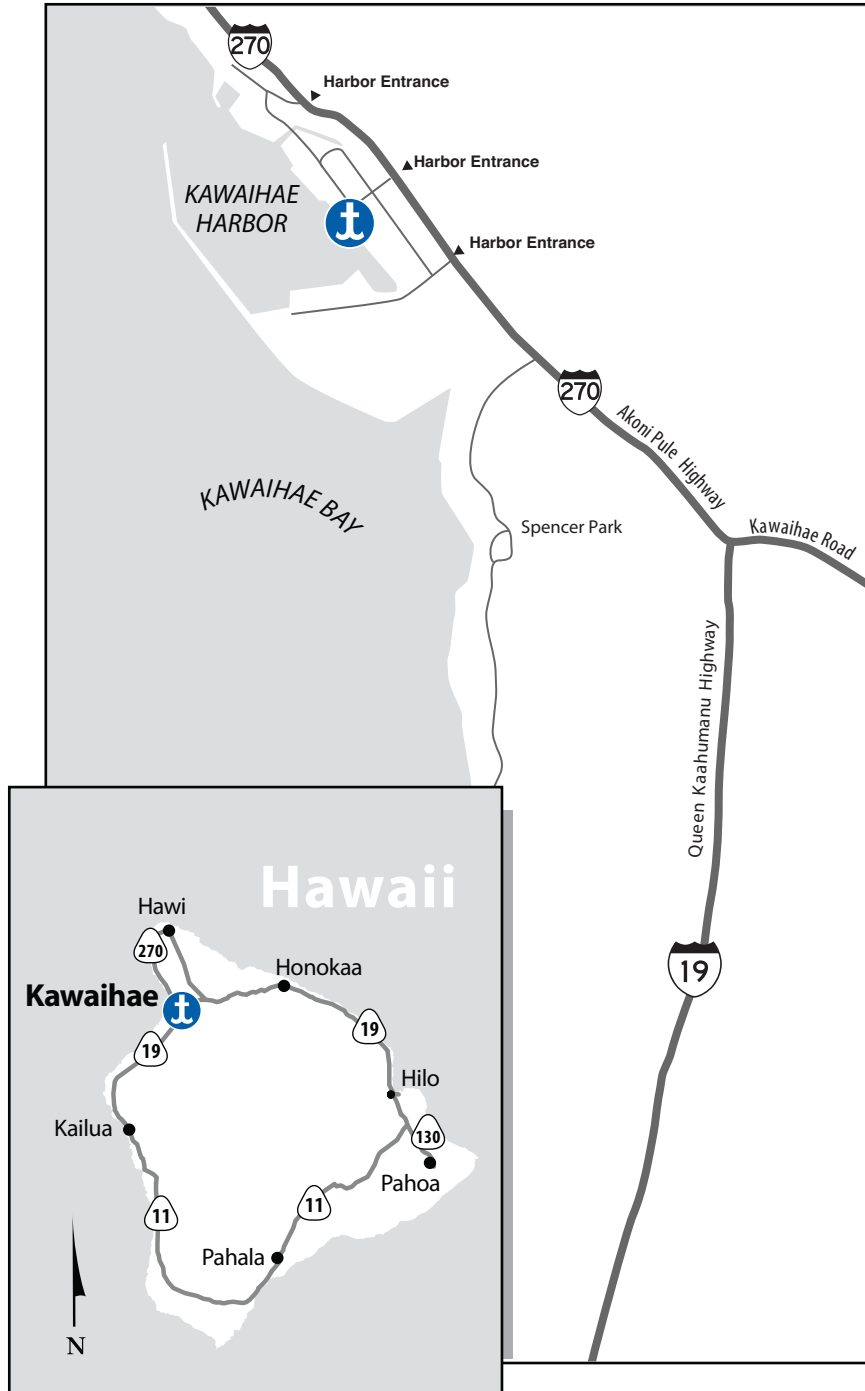

KAWAIHAE

ISLAND OF HAWAII

ADDRESS

Matson Container Yard
 Kawaihae Harbor
 Kawaihae, HI 96743
 1-800-4-MATSON

HOURS OF OPERATION

Monday – Friday
 7:30 a.m. - 11:30 a.m.
 1:00 p.m. - 3:30 p.m.

DRIVING DIRECTIONS

From the North

- Take HI-270 south to Kawaihae

From the Hilo area

- Take the HI-19 (Hawaii Belt Road) towards Hoonokaa
- Bear right on to HI-270
- The harbor is around mile marker 3

From the South

- Take HI-19 North to HI-270
- Continue North to Kawaihae
- The harbor is around mile marker 3