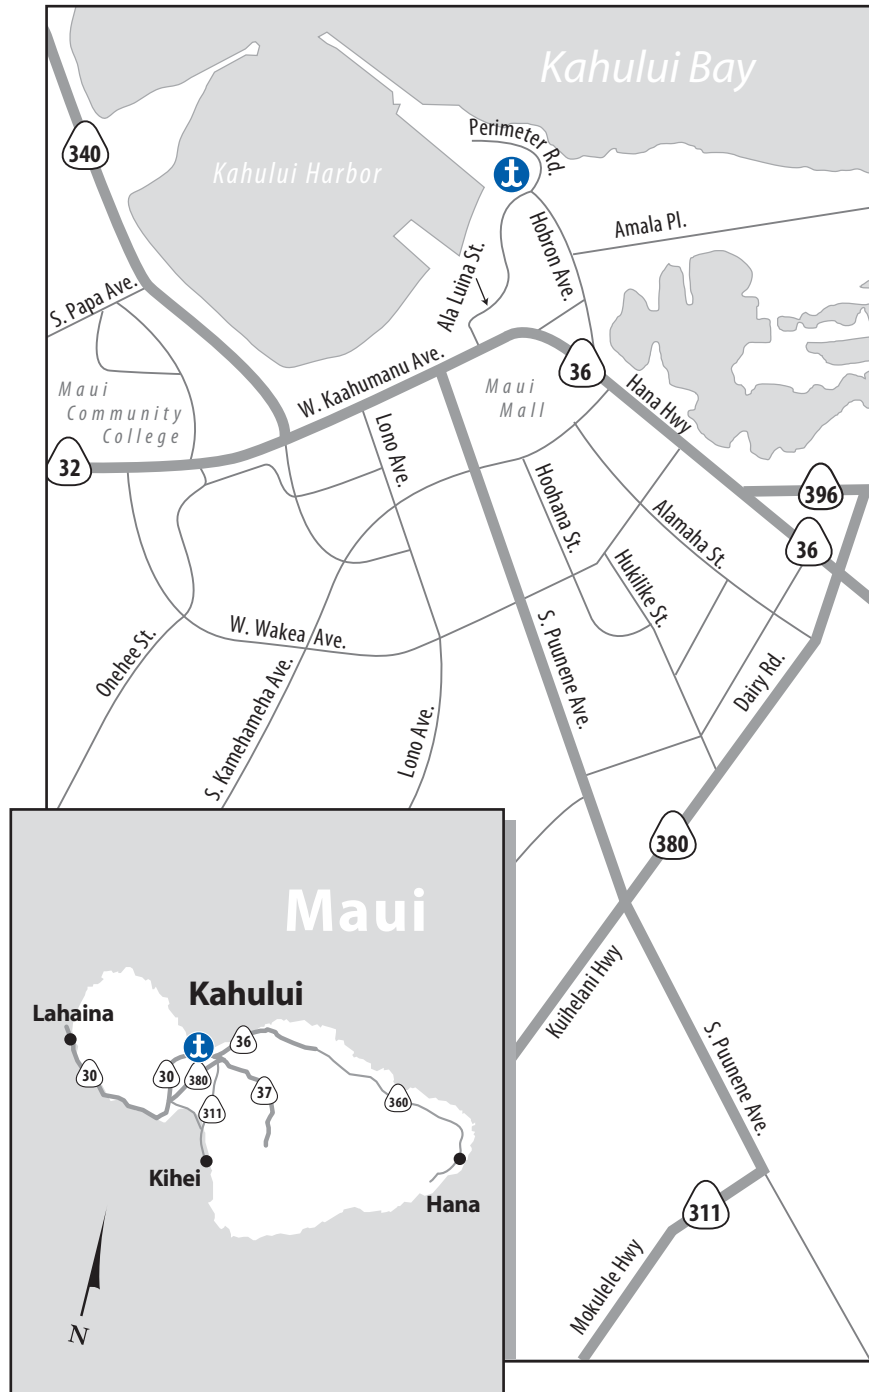

KAHULUI

ISLAND OF MAUI

ADDRESS

Pier 1
 105 Ala Luina St.
 Kahului, HI 96732
 1-800-4-MATSON
 (1-800-462-8766)

HOURS OF OPERATIONS

Monday - Friday (except Thurs)
 7:00 a.m. - 11:45 a.m.
 1:00 p.m. - 3:45 p.m.
 Thursday
 1:00 p.m. - 5:45 p.m.

AUTO DROP-OFF/PICK-UP HOURS

Monday - Friday
 7:00 a.m. - 11:30 a.m.
 1:00 p.m. - 3:00 p.m.

DRIVING DIRECTIONS

From the Lahaina area

- Take HI-30 North (Honoapiilani Hwy)
- Turn right onto HI-380 (Kuihelani Hwy)
- Turn left onto HI-36 West (Hana Hwy)
- Turn slight right onto Hobron Ave.
- Continue on Hobron Ave, turn right on Perimeter Road to Pier 1

From the Kihei area

- Take HI-311 North (Mokulele Hwy)
- Turn right onto Dairy Rd. (HI-380)
- Turn left onto HI-36 West (Hana Hwy)
- Turn slight right onto Hobron Ave.
- Continue on Hobron Ave, turn right on Perimeter Road to Pier 1

From the Hana area

- Take HI-360 West
- Turn slight right onto Hobron Ave.
- Continue on Hobron Ave, turn right on Perimeter Road to Pier 1

For More Information Contact 1-800-4-Matson (1-800-462-8766)

Matson[®]