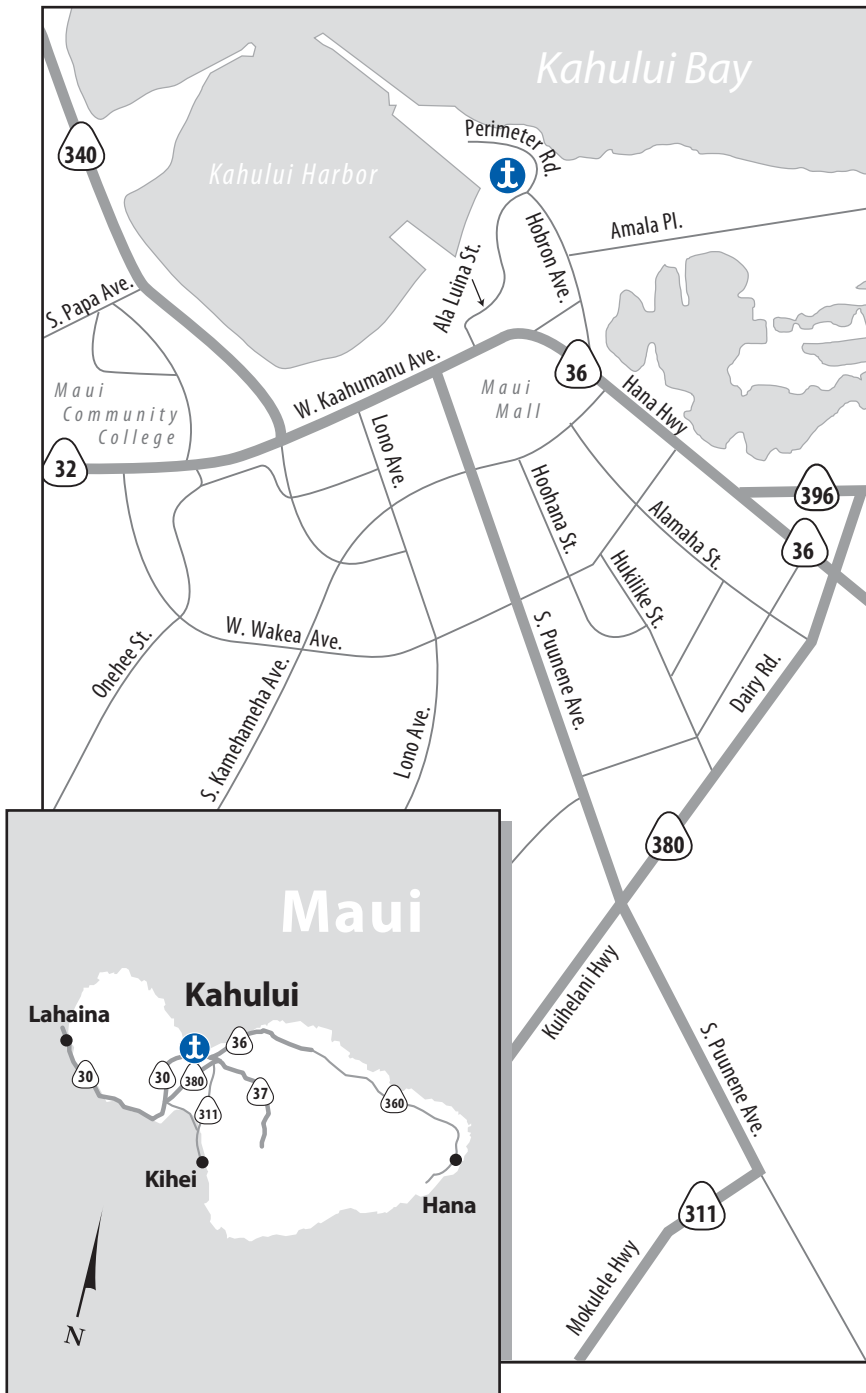

KAHULUI

ISLAND OF MAUI

ADDRESS

Pier 1
 105 Ala Luina St.
 Kahului, HI 96732
 1-800-4-MATSON
 (1-800-462-8766)

HOURS OF OPERATIONS

Monday - Friday (except Thurs)
 7:00 a.m. - 11:45 a.m.
 1:00 p.m. - 3:45 p.m.
 Thursday
 1:00 p.m. - 5:45 p.m.

AUTO DROP-OFF/PICK-UP HOURS

Monday - Friday
 7:00 a.m. - 11:30 a.m.
 1:00 p.m. - 3:30 p.m.

DRIVING DIRECTIONS

From the Lahaina area

- Take HI-30 North (Honoapiilani Hwy)
- Turn right onto HI-380 (Kuihelani Hwy)
- Turn left onto HI-36 West (Hana Hwy)
- Turn slight right onto Hobron Ave.
- Continue on Hobron Ave, turn right on Perimeter Road to Pier 1

From the Kihei area

- Take HI-311 North (Mokulele Hwy)
- Turn right onto Dairy Rd. (HI-380)
- Turn left onto HI-36 West (Hana Hwy)
- Turn slight right onto Hobron Ave.
- Continue on Hobron Ave, turn right on Perimeter Road to Pier 1

From the Hana area

- Take HI-360 West
- Turn slight right onto Hobron Ave.
- Continue on Hobron Ave, turn right on Perimeter Road to Pier 1

For More Information Contact 1-800-4-Matson (1-800-462-8766)

Matson[®]