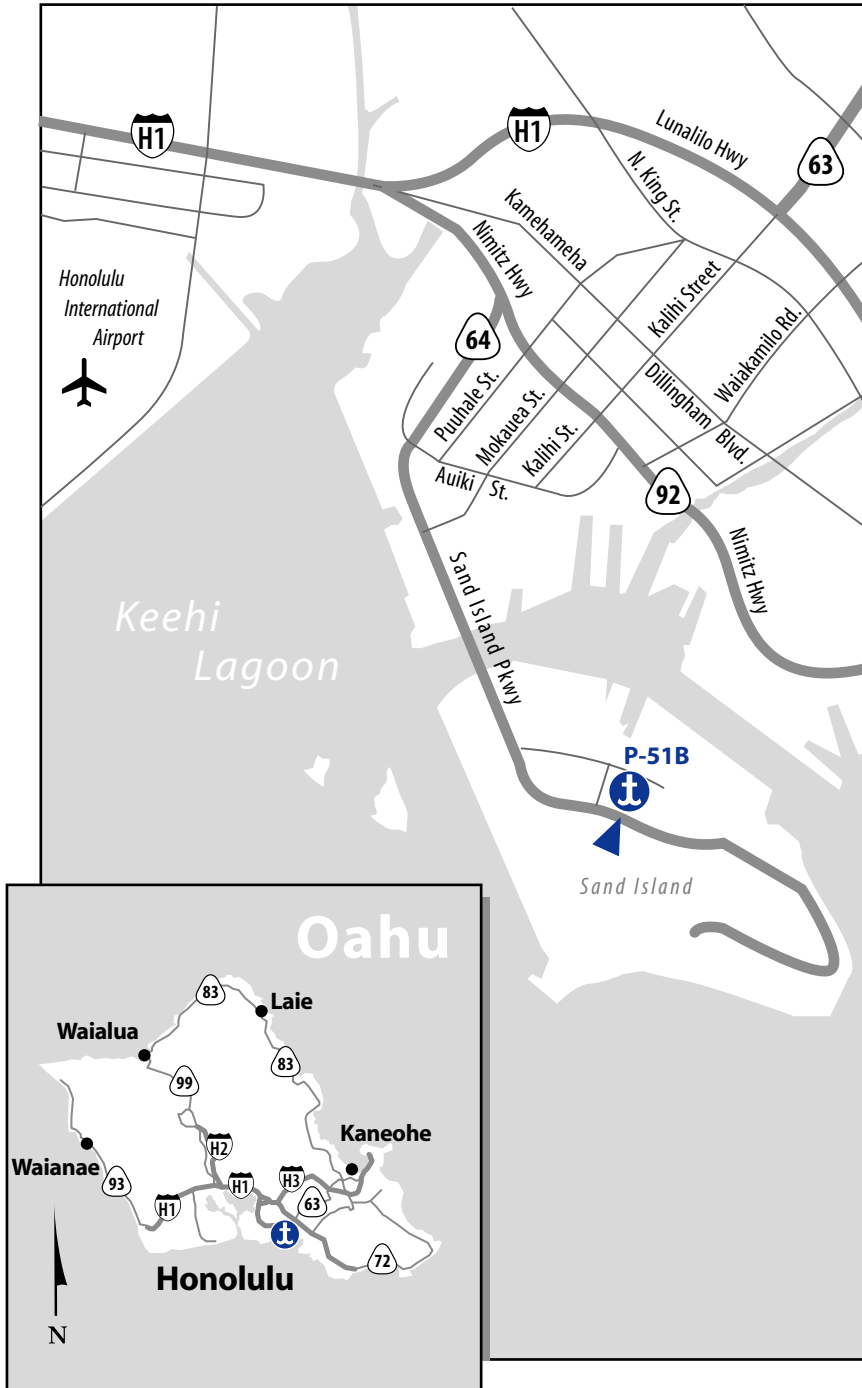

HONOLULU

ISLAND OF OAHU

ADDRESS

1411 Sand Island Pkwy
Honolulu HI 96803
1-800-4-MATSON

DROP-OFF TIMES

Monday – Friday
8:00 a.m. - 3:30 p.m.

PICK-UP TIMES

Monday – Friday
8:00 a.m. - 3:30 p.m.

DRIVING DIRECTIONS

From the Laie area

- Take HI-83 South toward Naniloa
- Take the HI-63 South ramp toward Honolulu
- Exit on the Kalihi Street South ramp
- Turn slight right onto Kalihi Street
- Turn right onto North Nimitz Hwy
- Turn left onto Sand Island Access Rd.
- Continue to 1411 Sand Island Pkwy.

From the Waialua area

- Take HI-99 South and merge onto H2
- Take the H1 exit (exit 1a on the left)
- Merge onto North Nimitz Hwy (Exit 18A toward Waikiki)
- Turn right onto Sand Island Access Rd.
- Continue to 1411 Sand Island Pkwy.

From the Waianae area

- Take HI-93 East toward Honolulu
- HI-93 becomes H1
- Turn right onto Sand Island Access Rd.
- Continue to 1411 Sand Island Pkwy.

For More Information Contact 1-800-4-Matson

Matson®