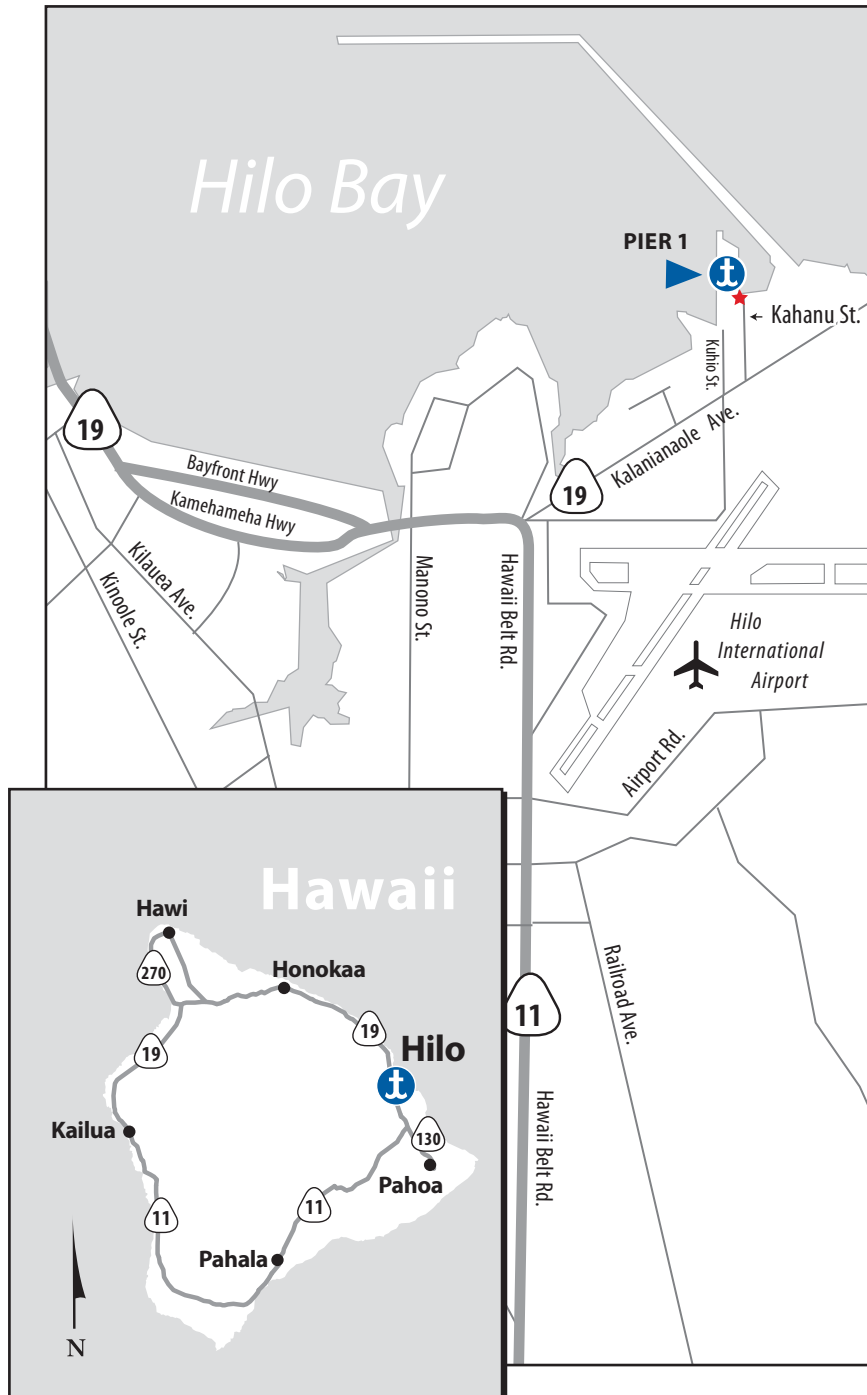

HILO

ISLAND OF HAWAII

ADDRESS

Pier 1
 55 Kahanu Street
 Hilo, HI 96720
 1-800-4-MATSON
 (1-800-462-8766)

HOURS OF OPERATIONS

Monday – Friday
 7:30 a.m. - 11:30 a.m.
 1:00 p.m. - 3:30 p.m.

AUTO DROP-OFF/PICK-UP HOURS

Monday – Friday
 7:30 a.m. - 11:30 a.m.
 1:00 p.m. - 3:00 p.m.

DRIVING DIRECTIONS

From the Kailua-Kona area

- Take HI-190 North toward Waimea
- Turn right on HI-19 (Hawaii Belt Rd.)
- Follow H-19 to Hilo
- Turn left on Kahanu Street

From the Pahala area

- Take HI-11 North (Mamalahoa Hwy / Hawaii Belt Rd.)
- Turn right onto HI-19 (Kalaniana'ole Ave.)
- Turn left on Kahanu Street

From the Hawi area

- Take HI-250 South
- Turn left on HI-19 (Hawaii Belt Rd.)
- Follow H-19 to Hilo
- Turn left on Kahanu Street