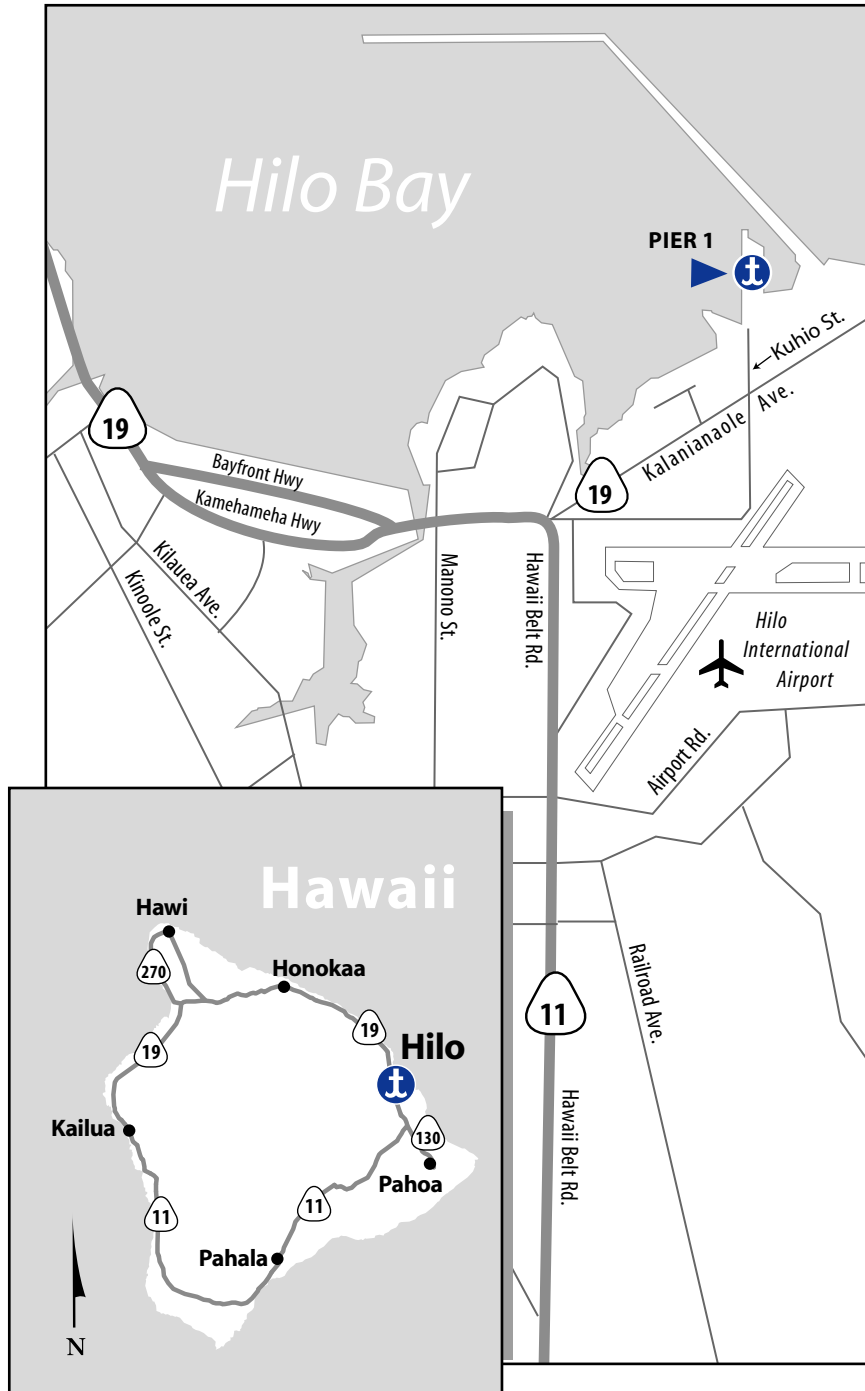

HILO

ISLAND OF HAWAII

ADDRESS

Pier 1
Hilo Harbor
Hilo, HI 96720
1-800-4-MATSON

DROP-OFF TIMES

Monday – Friday
7:00 a.m. - 11:30 a.m.
1:00 p.m. - 3:00 p.m.

PICK-UP TIMES

Monday – Friday
7:00 a.m. - 11:30 a.m.
1:00 p.m. - 3:00 p.m.

DRIVING DIRECTIONS

From the Kailua area

- Take HI-190 North toward Waimea
- Turn right on HI-19 (Hawaii Belt Rd.)
- Follow H-19 to Hilo
- Turn Left on Kuhio Street

From the Pahala area

- Take HI-11 North (Mamalahoa Hwy / Hawaii Belt Rd.)
- Turn right onto HI-19 (Kalaniana'ole Ave.)
- Turn Left on Kuhio Street

From the Hawi area

- Take HI-250 South
- Turn left on HI-19 (Hawaii Belt Rd.)
- Follow H-19 to Hilo
- Turn Left on Kuhio Street

For More Information Contact 1-800-4-Matson

Matson[®]