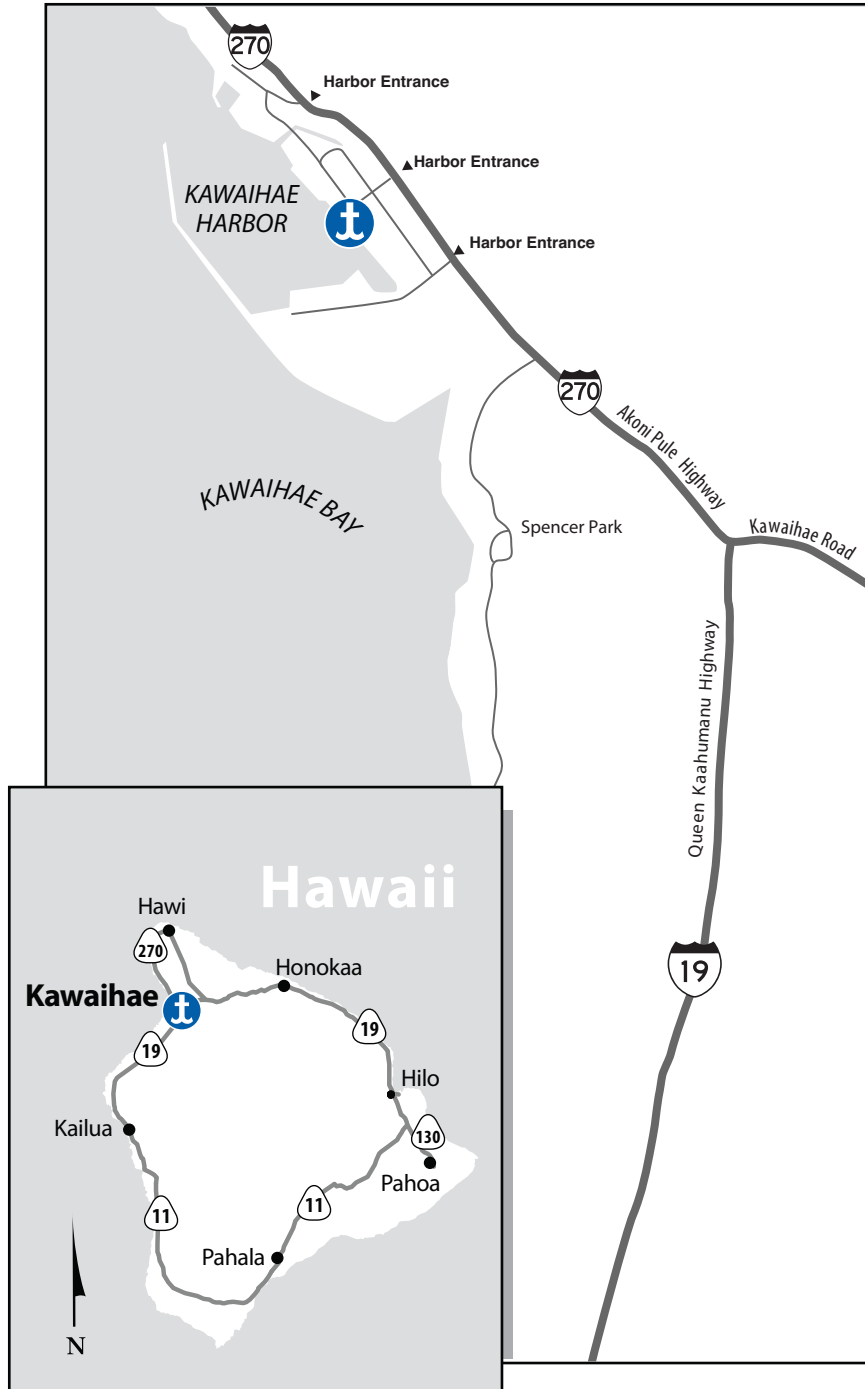

KAWAIHAE

ISLAND OF HAWAII

ADDRESS

Matson Container Yard
Kawaihae Harbor
Kawaihae, HI 96743
1-800-4-MATSON

HOURS OF OPERATION

Monday – Friday
7:30 a.m. - 11:30 a.m.
1:00 p.m. - 3:30 p.m.

DRIVING DIRECTIONS

From the North

- Take HI-270 south to Kawaihae

From the Hilo area

- Take the HI-19 (Hawaii Belt Road) towards Honokaa
- Bear right on to HI-270
- The harbor is around mile marker 3

From the South

- Take HI-19 North to HI-270
- Continue North to Kawaihae
- The harbor is around mile marker 3