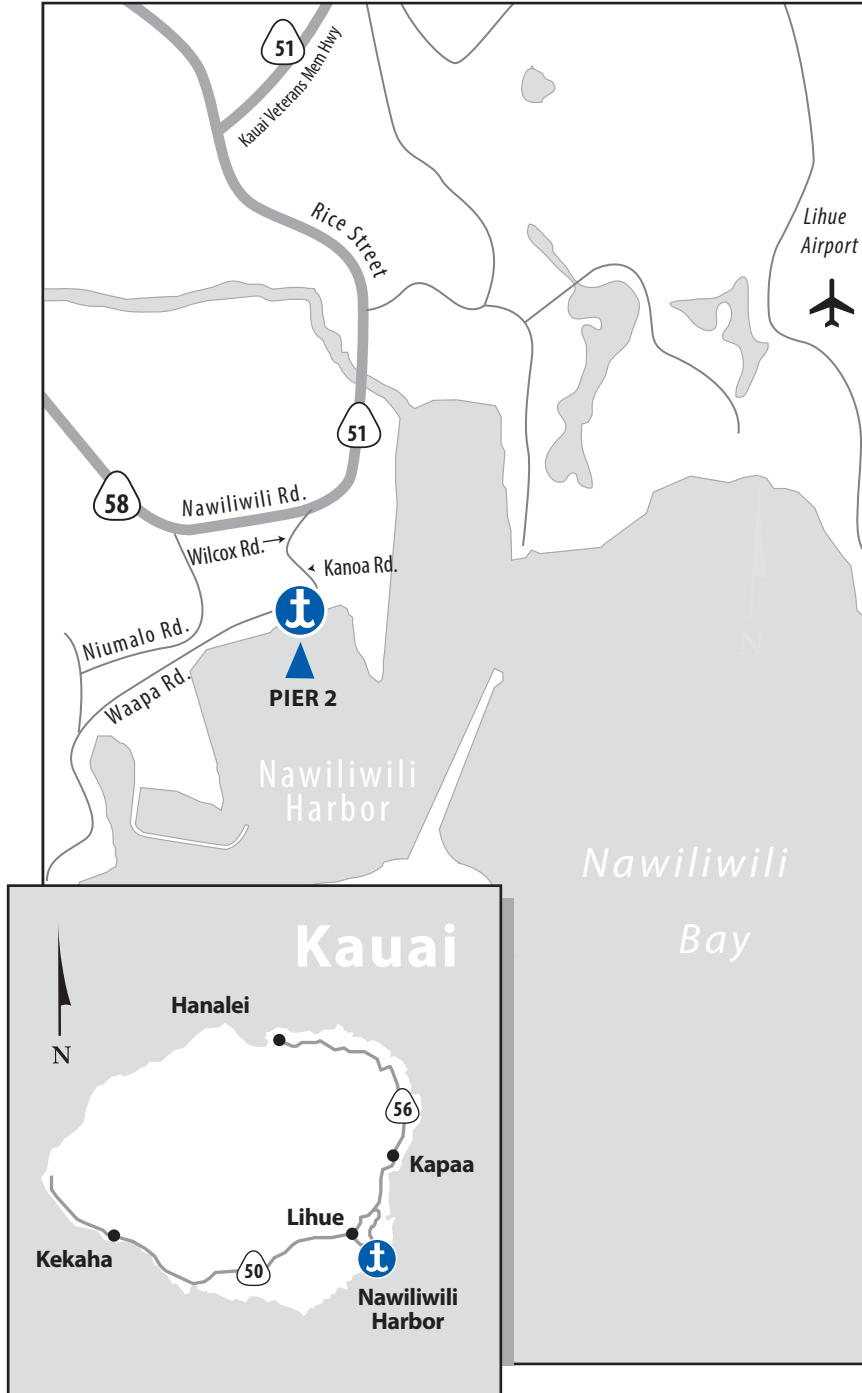

NAWILIWILI

ISLAND OF KAUAI

ADDRESS

Pier 2
Nawiliwili Harbor
Lihue, HI 96766
1-800-4-MATSON

DROP-OFF TIMES

Monday/Tuesday/Thursday/Friday
7:00 a.m. - 11:30 a.m.
1:00 p.m. - 3:30 p.m.

PICK-UP TIMES

Monday/Tuesday/Thursday/Friday
7:00 a.m. - 11:30 a.m.
1:00 p.m. - 3:30 p.m.

DRIVING DIRECTIONS

From the South or Westside of Kauai

- Take HI-50 East (Kaunualii Hwy) to Lihue
- Bear right on HI-58 (Nawiliwili Rd.)
- Turn right on Wilcox Rd.
- Proceed to Kanoa Rd. and enter the Matson gate
- Security personnel will direct you to parking area

From the North or Eastside of Kauai

- Take HI-56 South (Kuhio Hwy) to Lihue
- Turn left on HI-51 (Kapule Hwy)
- At Lihue Airport, HI-51 becomes Kauai Veterans Memorial Hwy
- Turn left on Rice St.
- Turn left on Wilcox Rd.
- Proceed to Kanoa Rd. and enter the Matson gate
- Security personnel will direct you to parking area